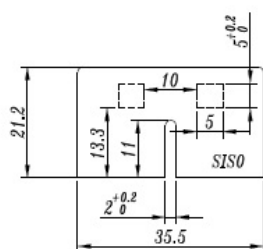

## Description:

Cushion For Clamp "Square", 2mm, Black EPDM Rubber

## Item number:

22.10.205-0

| Units | Box | Carton | HS Code    | Barcode   |
|-------|-----|--------|------------|---|
| Pcs.  | 50  | 2000   | 4016930090 | <br>5704866083256 |

| Item        | T |
|-------------|---|
| 22.10.205-0 | 2 |
| 22.10.206-0 | 3 |
| 22.10.207-0 | 4 |
| 22.10.208-0 | 5 |
| 22.10.209-0 | 6 |