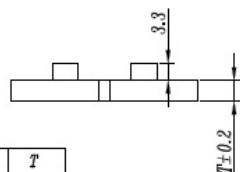

## Description:

Cushion For Clamp "Square", 2mm, Black EPDM Rubber

## Item number:

22.10.205-0

| Units | Box | Carton | HS Code    | Barcode   |
|-------|-----|--------|------------|---|
| Pcs.  | 50  | 2000   | 4016930090 | <br>5704866083256 |

| Item        | T |
|-------------|---|
| 22.10.205-0 | 2 |
| 22.10.206-0 | 3 |
| 22.10.207-0 | 4 |
| 22.10.208-0 | 5 |
| 22.10.209-0 | 6 |